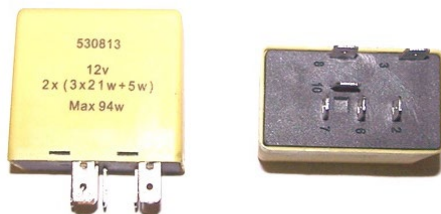

PEF Additive Reservoir
Part No: 584-0012
Application: PSA Berlingo & Partner 2011 > 2016

VAUXHALL

DON'T DIAL THE DEALER

Try us first! You'll be amazed at what we stock.

Expansion Tank
Part No: 349-0020
Application: Vauxhall Mokka