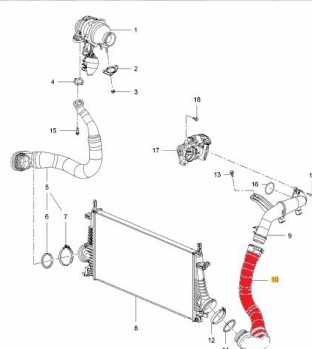

Air Charger Hose
Part No: 449-0006
Application: Vauxhall Insignia MK1 - 2.0 CDTI