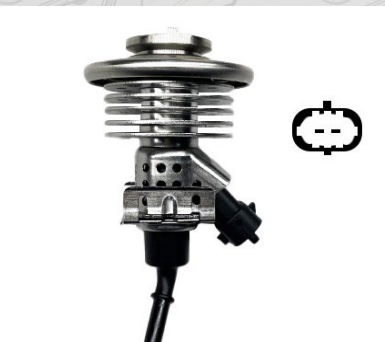

AdBlue Injector
Part No: 484-0032
Application: Mercedes-Benz: Multiple applications.

Call your local branch today for all your specialist parts!

Call your local branch today for all your specialist parts!