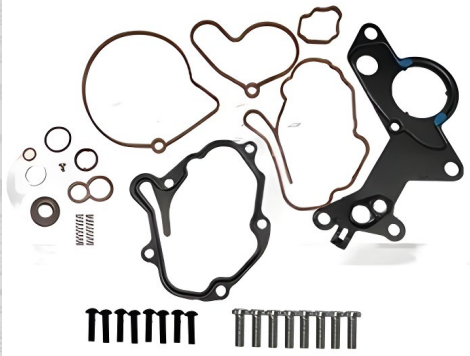

Fuel Injector
Part No: A2C6064072777
Application: BMW 1, E81, E87. 3, E90, 5, E60, F10, 6, E63

Front Wiper Motor & Linkage
Part No: 800-0113
Application: BMW X3 E83 2003-11

Transmission Filter Housing Cover With Heat Shield
Part No: 533-0017
Application: A3, Q2, Q3, R8, TT, Arteon, Golf MK7, T-Roc, Transporter

Haldex Transmission Filter Kit
Part No: 735-0021
Application: Audi A1, Q3, RSQ3, TT. Golf MK7

Vacuum Pump Repair Kit
Part No: 755-0003
Application: VAG. A2, A3, A4, A6. Golf MK4 & MK5, Caddy MK3, Bora. Seat Alhambra. Skoda Fabia. Ford Galaxy