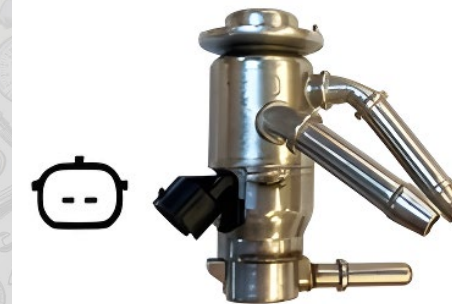

CONTACT YOUR LOCAL PCS BRANCH OR VISIT

www.pcsparts.co.uk

FORD

DON'T DIAL THE DEALER

Try us first! You'll be amazed at what we stock.

Spark Plug
Part No: 2219745
Application: Ford Fiesta MK8
1084cc 2017 > 2024 3cyl

Air Charger Hose
Part No: 449-0008
Application: Ford Fiesta MK6
1.6 TDCI

Bonnet Release Catch
Part No: 140-0005
Application: Ford Fiesta MK7
08 > 18

Engine Mounting
Part No: 175-0056
Application: Ford Transit MK8
2.2 2014 > 2017, Transit Custom
2.2 2012 >

Rear Bump Stop
Part No: 175-0059
Application: Ford Transit MK8

Ignition Switch
Part No: 474-0002
Application: Ford Mondeo MK3,
MK4, Focus MK1, MK3, Transit
MK6, MK7

AdBlue Injector
Part No: 484-0004
Application: Transit Custom
2016 >