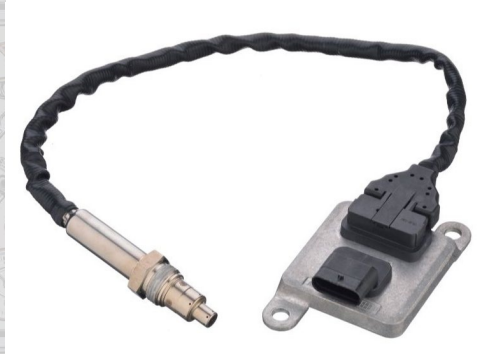

Front Wiper Motor & Linkage
Part No: 800-0110
Application: AUDI Q7

Headlamp Switch
Part No: 555-0005
Application: VAG Amarok, Caddy, Eos, Golf MK5 / 6, Scirocco, Sharon, Tiguan, Touran, Transporter

Nox Sensor
Part No: A1027807EB
Application: VAG - Caddy TDI

Clutch Guide Bush & Seal
Part No: 427-0011
Application: MINI R50, R56, R52, R57, R58, R59, R60 & R61

Clutch Fork With Pin
Part No: 211-0008
Application: Mini R56 & R60

Nox Sensor
Part No: A1016621K
Application: BMW 3, E90, E91, E92, E93