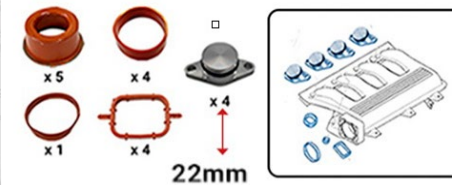

Swirl Flap
Part No: 681-0001
Application: BMW E46, 318D & 320D