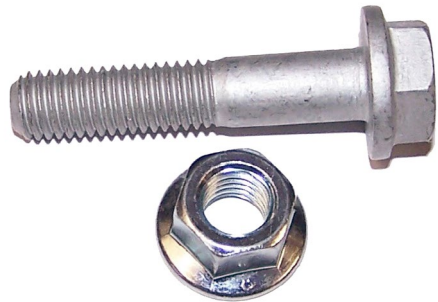

Brake Vacuum Pump
Part No: 754-0002
Application: Ford B-Max, C-Max,
Ecosport, Fiesta MK7, Focus MK3,
Mondeo MK5, Transit Connect 13 >,
Transit Custom V362 12 >

Call your local branch today for all your specialist parts!

Call your local branch today for all your specialist parts!

Electronic Hand Brake Switch - Parking Brake
Part No: 158-0004
Application: C4, DS4

Wishbone Bolt Kit
Part No: 175-0044
Application: Bipper, Nemo

Clutch Fork
Part No: 211-0001
Application: Berlingo, C2, C3, C4, DS3, DS4, Dispatch. 206, 207, 307, 308, 407, 1007, 2008, 3008, 5008, Rifter

Gear Lever / Linkage
Part No: 414-0015
Application: PSA Nemo & Bipper. Fiat Fiorino, Qubo