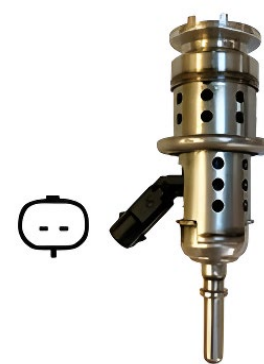

Nox Sensor
Part No: A1062682R
Application: Fiat Talento

AdBlue Injector
Part No: 484-0005
Application: Fiat 500X, Jeep Renegade, Compass 1.6 CDR

MERCEDES

DON'T DIAL THE DEALER

Try us first! You'll be amazed at what we stock.