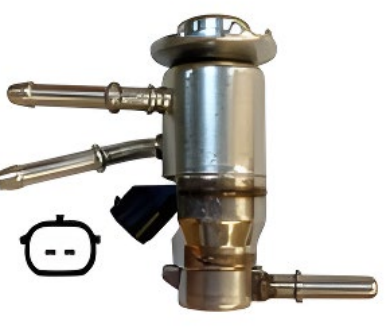

Call your local branch today for all your specialist parts!

Call your local branch today for all your specialist parts!

FIAT

DON'T DIAL THE DEALER

Try us first! You'll be amazed at what we stock.

Clutch Fork
Part No: 211-0006
Application: Alfa, Citroen, Fiat, Peugeot Mito, Nemo, Qubo, Bipper (1.3 Diesel)

Expansion Tank
Part No: 349-0008
Application: Fiat 500 07.07 >, Fiat 500 C 09.09 >

Expansion Tank
Part No: 349-0011
Application: Fiat & PSA Ducato 06 >, Relay MK3, Boxer MK3 2.2HDI

Gear Linkage
Part No: 414-0013
Application: Fiat 500X 16 > 18, Jeep Compass 17 > 20, Jeep Renegade 15 > 18