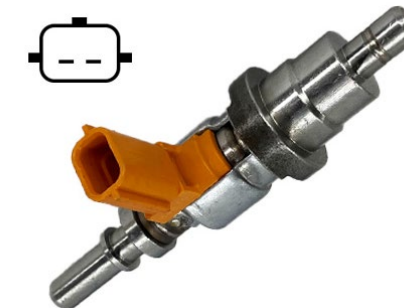

Part No: 149-0219

Application: Renault Traffic 14 >, Vauxhall Vivaro 14 >

Clutch Fork

Part No: 211-0007

Application: Logan / Sandero, Clio MK1, Clio MK2, Megane MK1, Laguna MK1, Scenic Mk1

DPF Fuel Injector