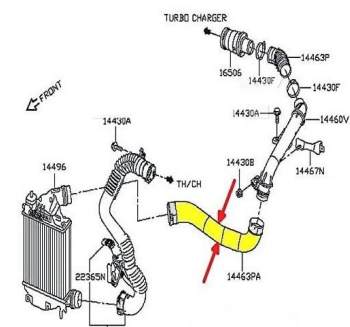

Air Charger Hose

Part No: 449-0010

Application: Nissan Qashqai II 14 >, Renault Kadjar 15 >