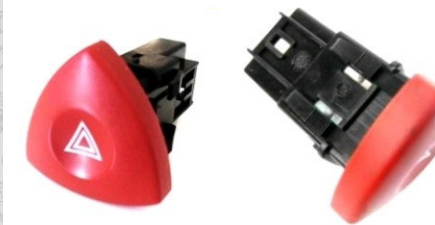

Rocker Cover Kit

Part No: 624-0002

Application: Nissan, Renault, Vauxhall Movano, Vivaro, Interstar / Traffic

Wiper Linkage

Part No: 800-0098

Application: Nissan Micra K12

Wiper Motor - Front

Part No: 800-0088

Application: Nissan Qashqai J11 13 > 17

Brake Pedal Rubber

Part No: 810-0001

Application: Clio IV

Nox Sensor

Part No: A1063557R

Application: Renault Alaskan, Master DCI

Hazard Light Switch