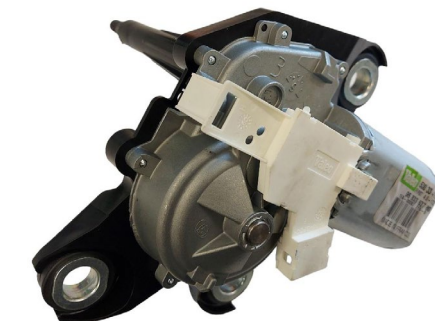

CONTACT YOUR LOCAL PCS BRANCH OR VISIT

www.pcsparts.co.uk

FORD

DON'T DIAL THE DEALER

Try us first! You'll be amazed at what we stock.

Spark Plug
Part No: 2219745
Application: Ford Fiesta MK8
1084cc 2017 > 2024 3cyl

Try us first! You'll be amazed at what we stock.

Hazard Switch
Part No: 555-0009
Application: Vauxhall Vivaro X82, Renault Traffic X82, Nissan NV300

Power Steering Hose
Part No: 558-0002
Application: Vauxhall Insignia

Front Wiper Motor & Linkage
Part No: 800-0009
Application: Corsa D, Corsa E

Gear Linkage
Part No: 414-0012
Application: Vauxhall Vivaro

Glow Plug Control Unit
Part No: 423-0103
Application: Vauxhall Vivaro

Air Charger Hose
Part No: 449-0006
Application: Vauxhall Insignia MK1 - 2.0 CDTI

Wiper Linkage
Part No: 800-0077
Application: Vauxhall Antara 06 > 17

Front Wiper Motor & Linkage
Part No: 800-0096
Application: Mokka